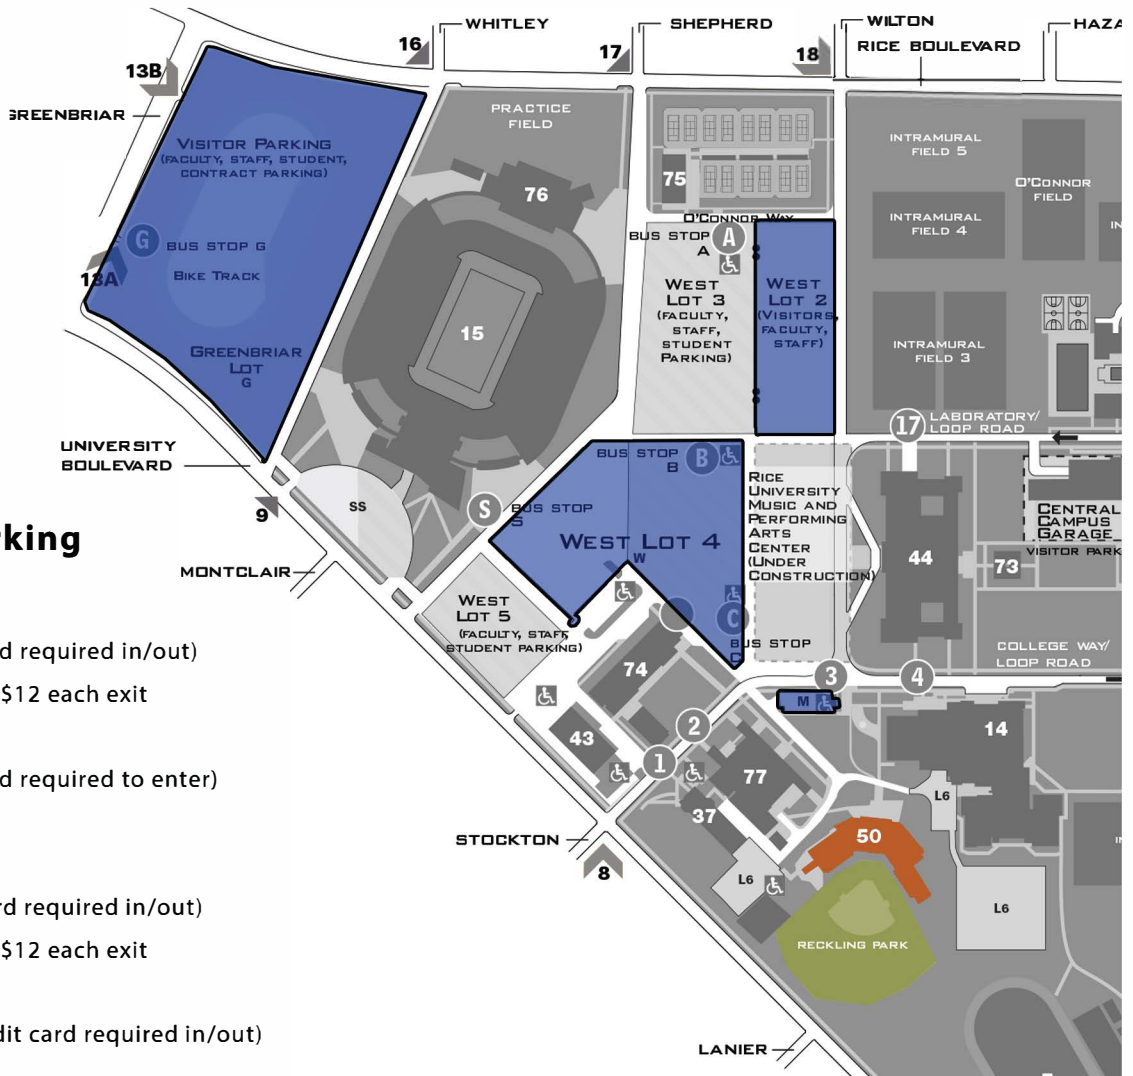

FIVE TOOL SHOWCASE

IN RECKLING PARK 6/14 - 6/17

 **General Parking**

--**West Lot 2** (credit card required in/out)

\$1 every 10min, max of \$12 each exit

--**West Lot 4** (credit card required to enter)

\$12 flat fee each exit

--**Moody Lot** (credit card required in/out)

\$1 every 10min, max of \$12 each exit

--**Greenbrair Lot** (credit card required in/out)

\$2 each exit

Thursday, 6/14: Game Time
2p / 4:30p / 7p

Saturday, 6/16: Game Time
9a / 11:30a / 2p / 4:30p / 7p

Friday, 6/15: Game Time
2p / 4:30p

Sunday, 6/17: Game Time
9a / 11:30a / 2p / 4:30p